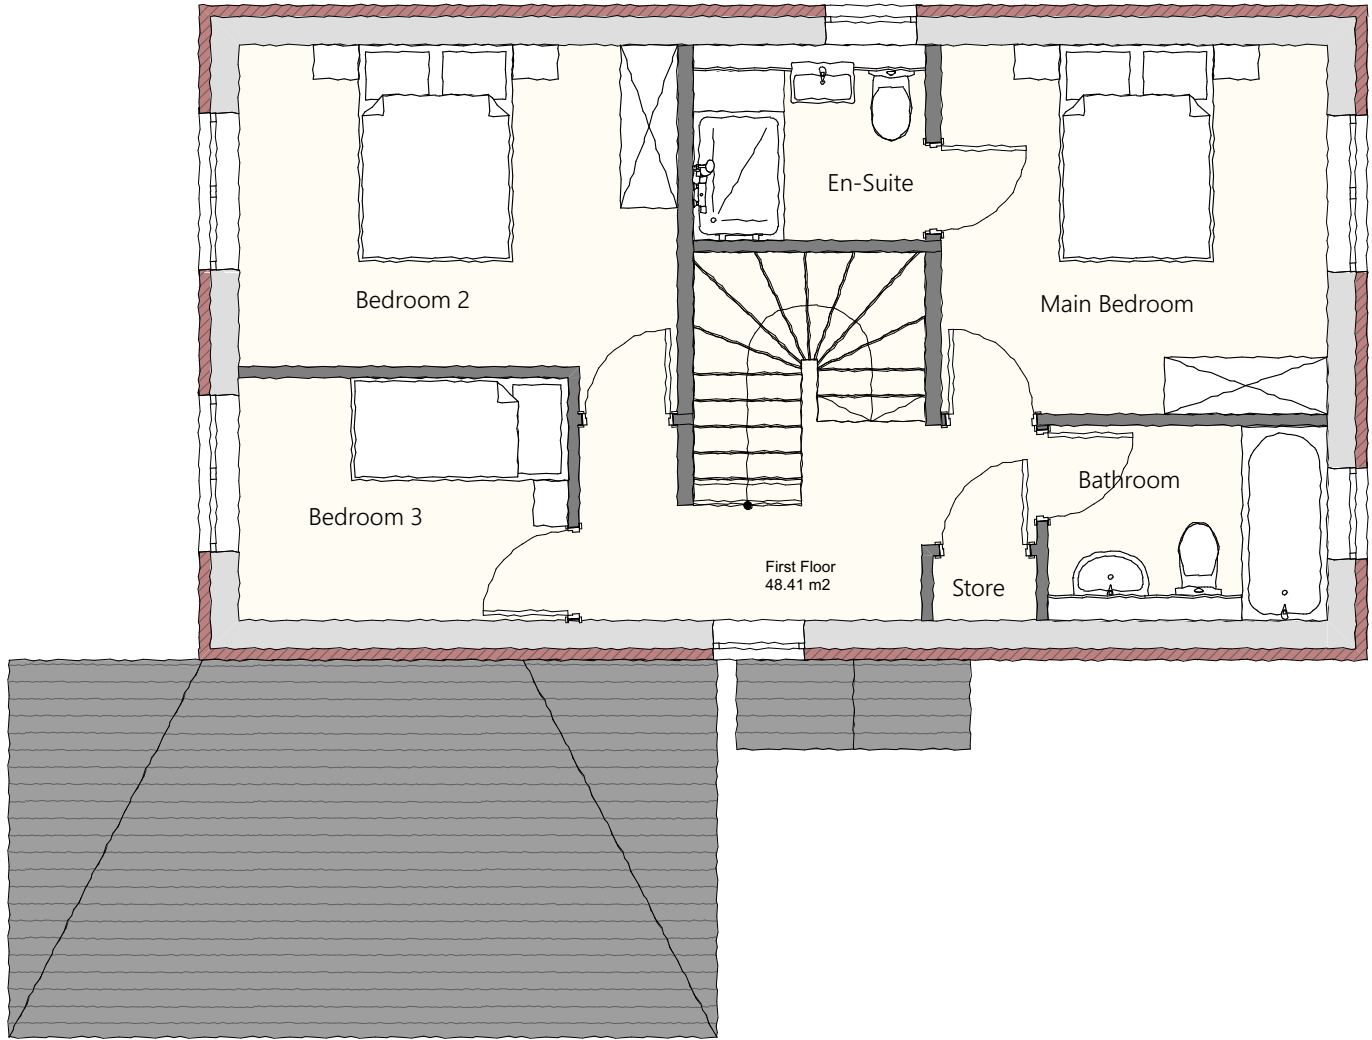

THE WESTGARTH

OLIVE *Grove*
TRIMDON VILLAGE

GROUND FLOOR

0.

Ground Floor

1:50

FIRST FLOOR

1.

First Floor

1:50