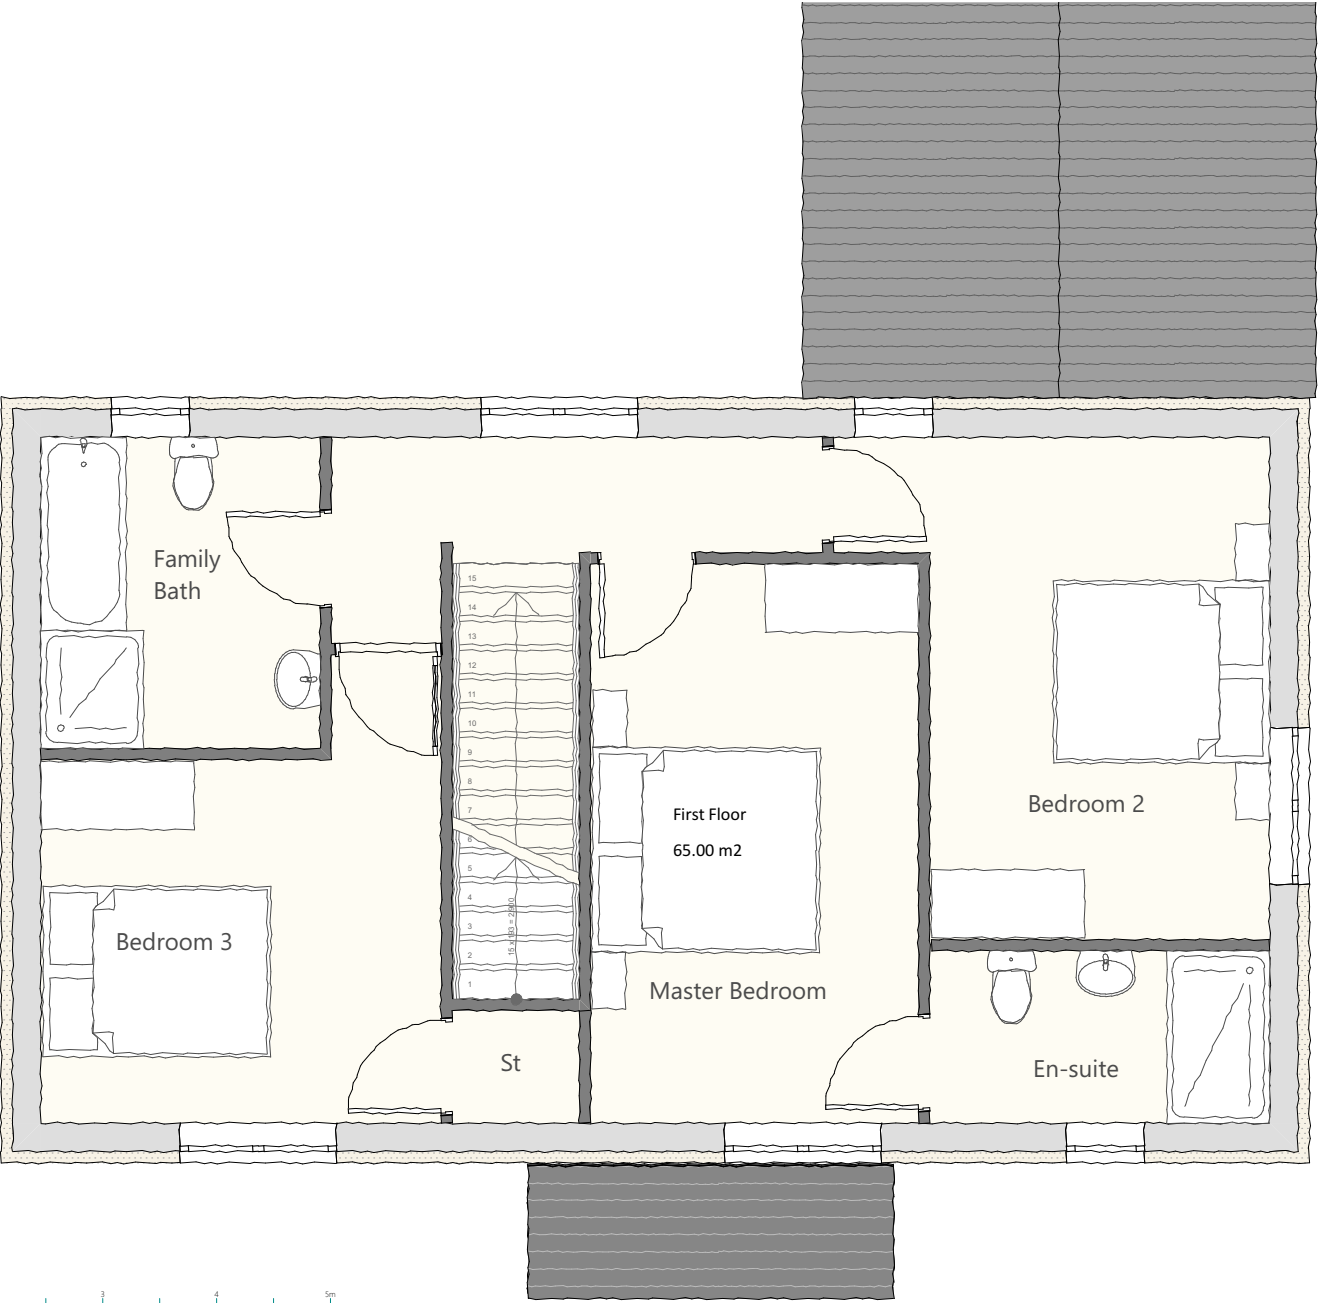

THE CONIFER

OLIVE *Grove*
TRIMDON VILLAGE

GROUND FLOOR

Ground Floor
1
79.58 m²

0.

Ground Floor

1:50

FIRST FLOOR

1. First Floor