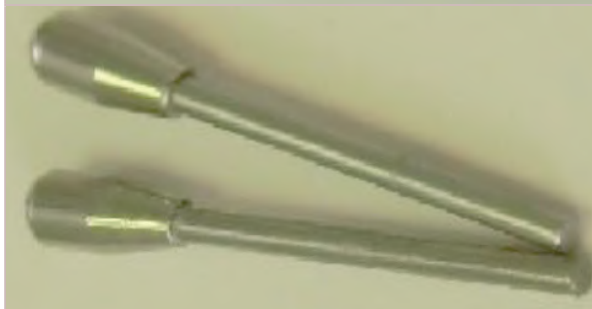

Facial Galvanic

	Cleanse Electrode (Shown with sponge)
	Twin Ball Electrode
	Roller Electrode
	Mini Ball Electrode
	Desincrustor Electrode
	Indifferent Electrode
	Sponge Cover for Indifferent Electrode

	Shrouded Connecting Cables (Red & Black)
	Set of Connecting Cables for Old Style Models with Black Jackplug & Roller Link Lead

	Roller Link Lead
	Set of Connecting Cables for Classic Models

Ultra Visage

Cleanse Electrode (Shown with sponge)

Lifting Probe Electrode (Face) Sold individually, without metal tips

Lifting Probe Electrode (Body)

Metal Lifting Tips (Sold individually)

Twin Lifting Tip

Shrouded Connecting Cables (Red & Black)

Captivator Ring for Cleanse Electrode

"O" Ring for Cleanse Electrode

Disposable Sponges for Cleanse Electrode (Bag of 50)

Micro Brush

Medium Brush
(Soft) 40mm

Medium Brush
(Coarse) 40mm

Cylindrical
Brush

Small Sponge
20mm