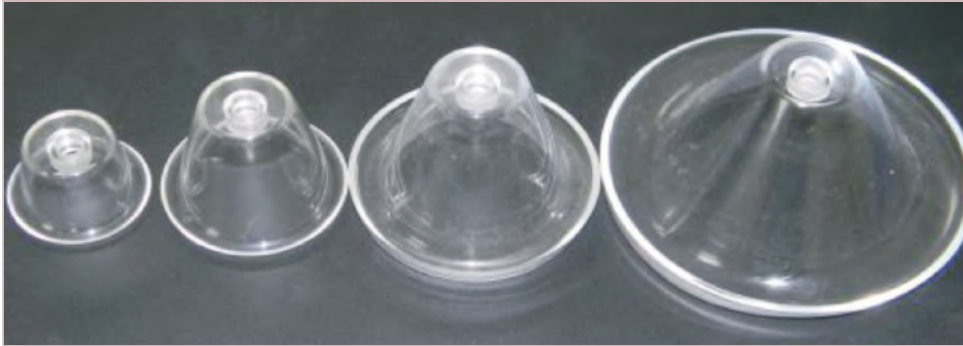

Facial & Body Faradic

Electrode Pads
Red & Black –
Available 3” & 4”

67” Connecting
Lead (New Style)

Hand Switch

Facial
Electrode Set
with Block

Electro Lotion
300ml

UltraVac & VacuPulse

	Pore Blockage Ventouse		Glass Body Cup Large 52mm
	Comedone Ventouse		Glass Pneumocup Round Small 25mm
	Lymph Drainage Ventouse		Glass Pneumocup Round Large 32mm
	Facial Round Small 21mm Ventouse		Glass Pneumocup Flat
	Facial Round Medium 27mm Ventouse		
	Glass Body Cup Small 40mm		

UltraVac & VacuPulse

Set of Plexi Body
Cups (30mm,
40mm, 50mm, &
70mm)

Handle for
PlexiCups

Coupling
Connector
(Showing both
ends)

Female Connector

Male Connector

Vacuum Tubing (1
Metre Lengths)

T-Piece