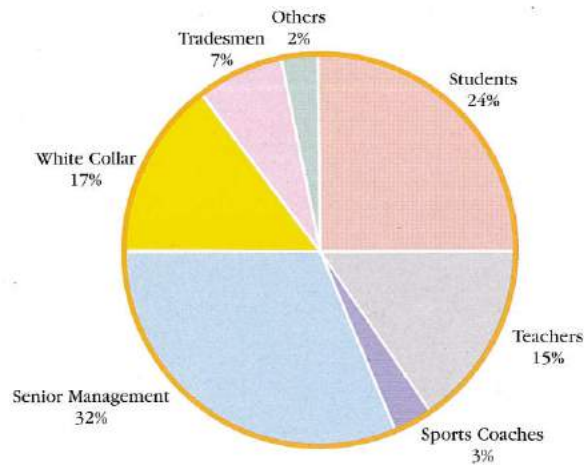

HOCKEY IS ONE OF TODAY'S MOST POPULAR TEAM SPORTS

- It is a thrilling spectator sport played on fast artificial grass pitches
- National Success - Great Britain won the Gold Medal at the Seoul Olympics
- Over 1750 Men's and Women's clubs in England, and in excess of 150,000 players
- Players ages 6-66 - mini-hockey to vintage - a social and family sport
- The National Hockey Stadium at Milton Keynes seats 4,000 spectators

PLAYER PROFILE

Survey of National Hockey League Clubs 1997