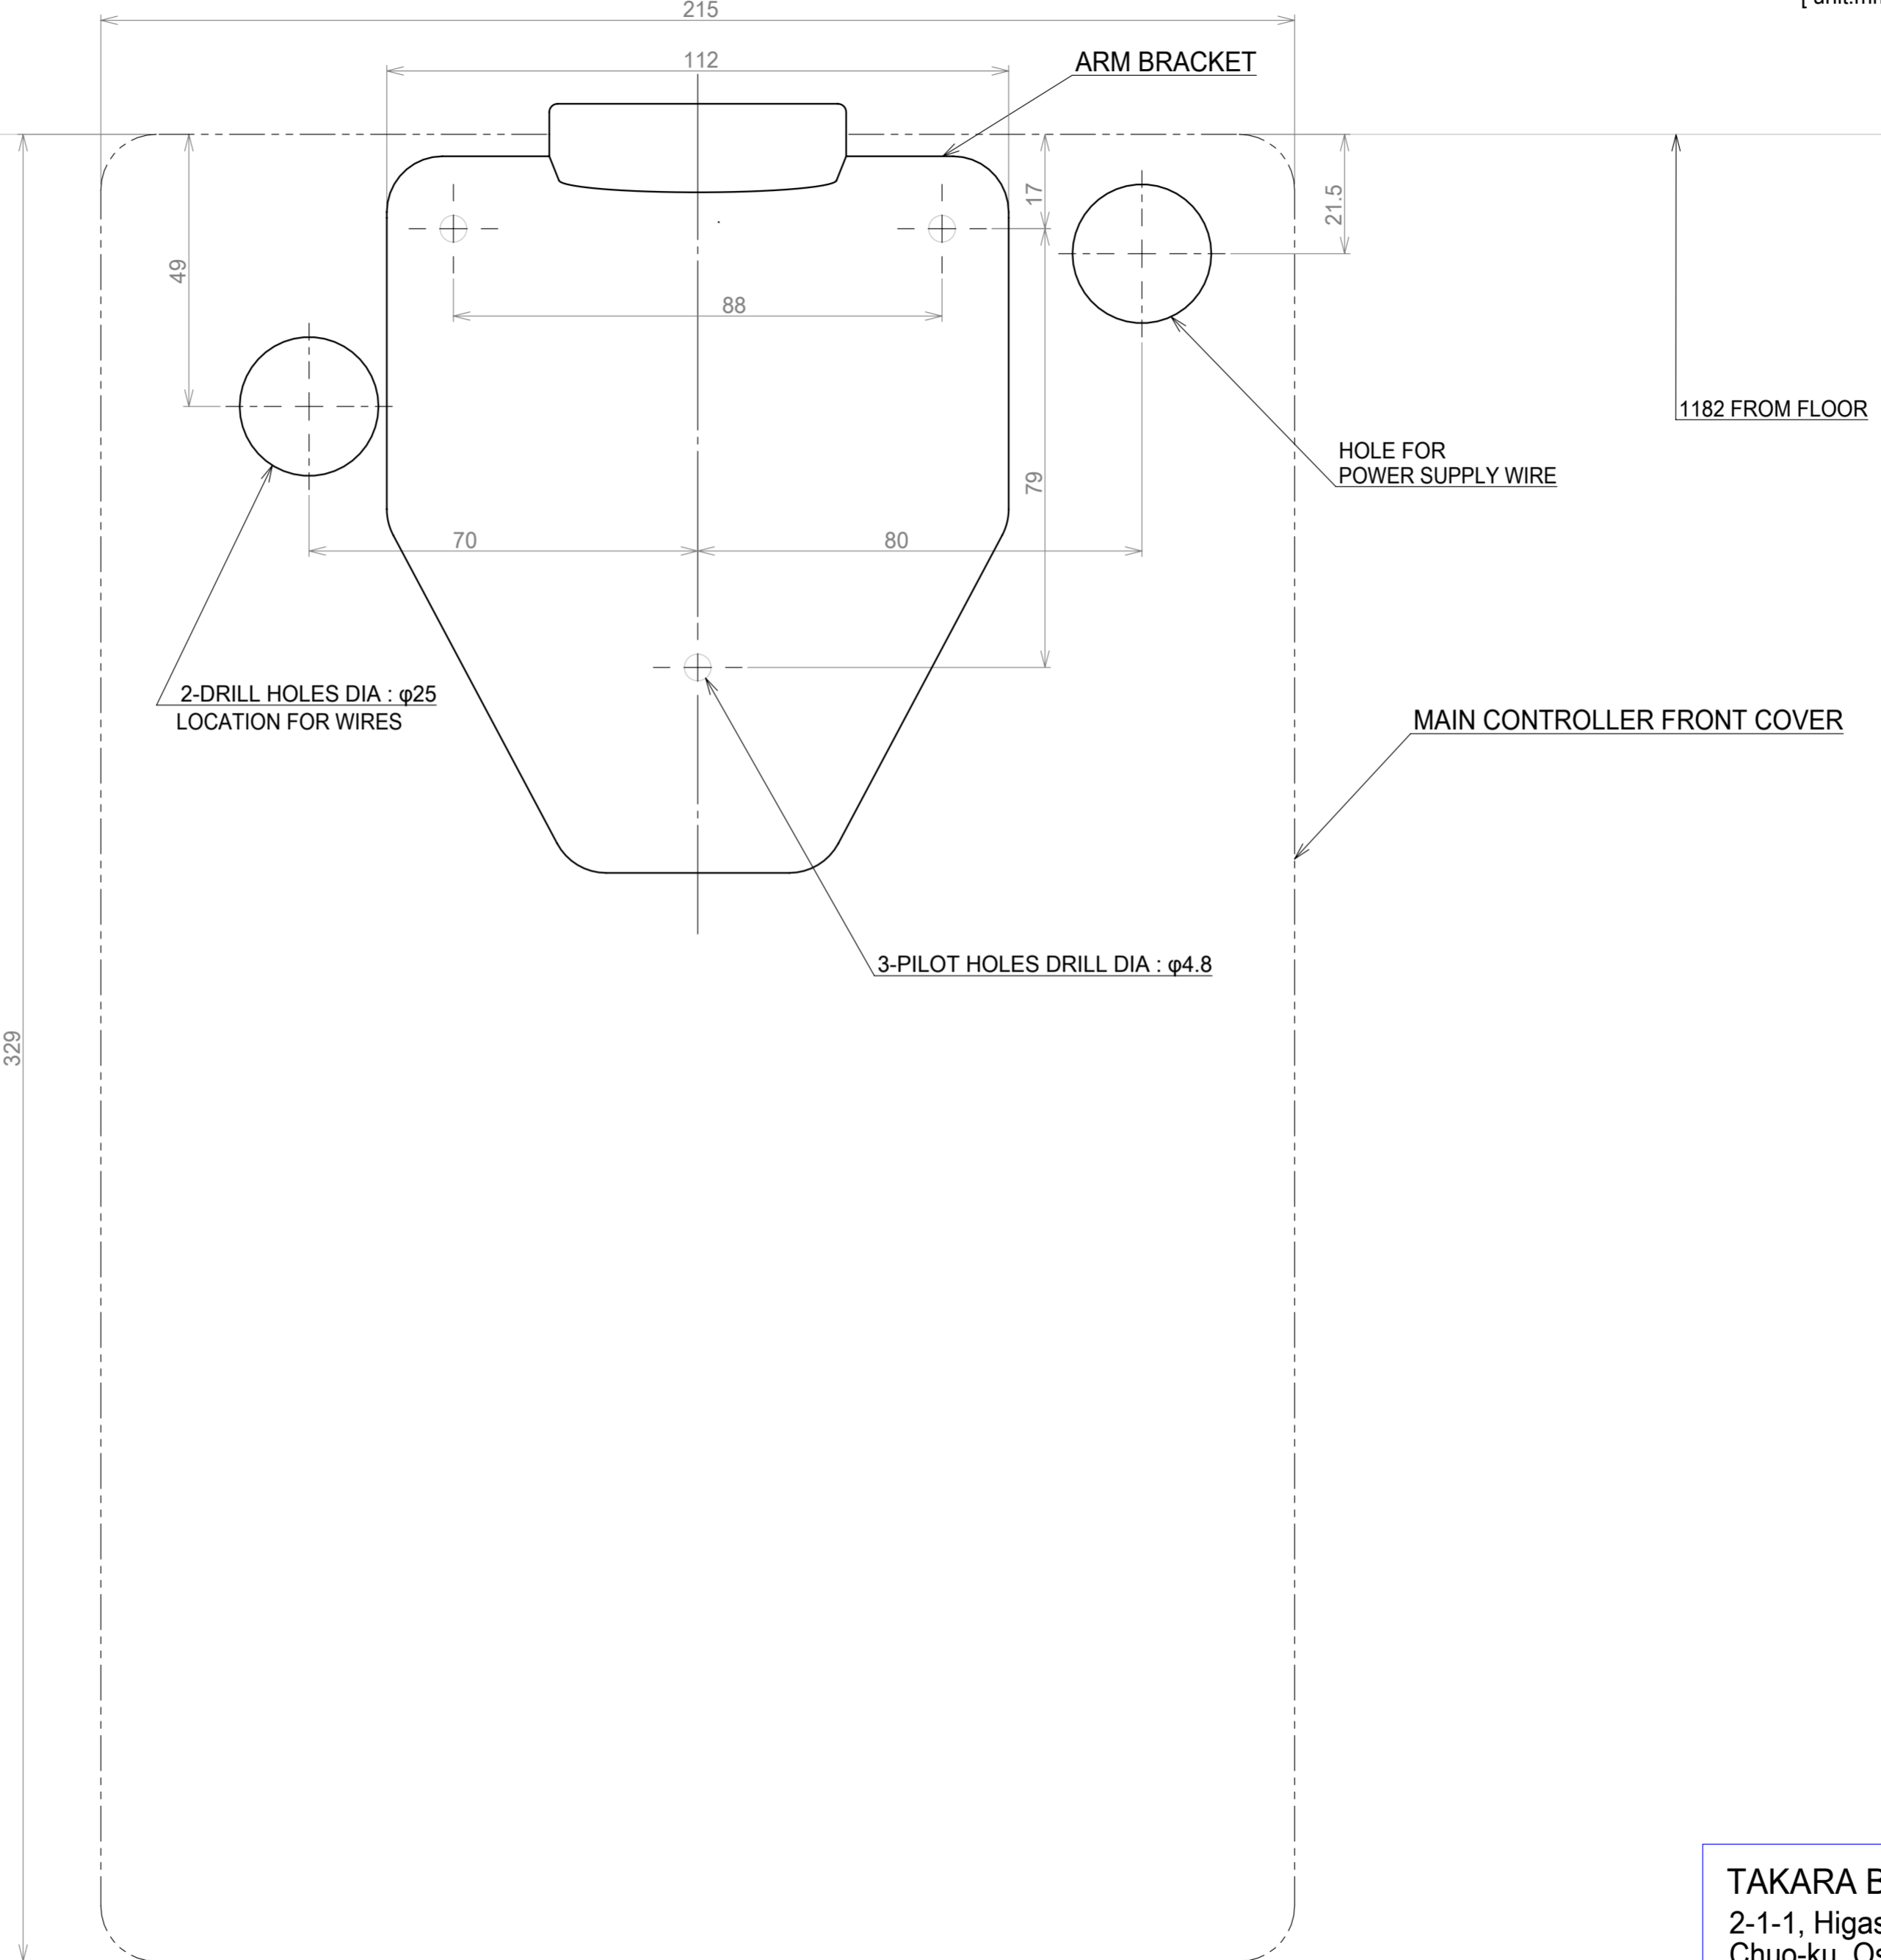

PRE-INSTALLATION INSTRUCTIONS MOUNTING TEMPLATE FOR ARM BRACKET OF MODEL 505

[unit:mm]

Belmont reserves the right to modify the specifications

TAKARA BELMONT CORPORATION
2-1-1, Higashishinsaibashi,
Chuo-ku, Osaka, 542-0083, Japan