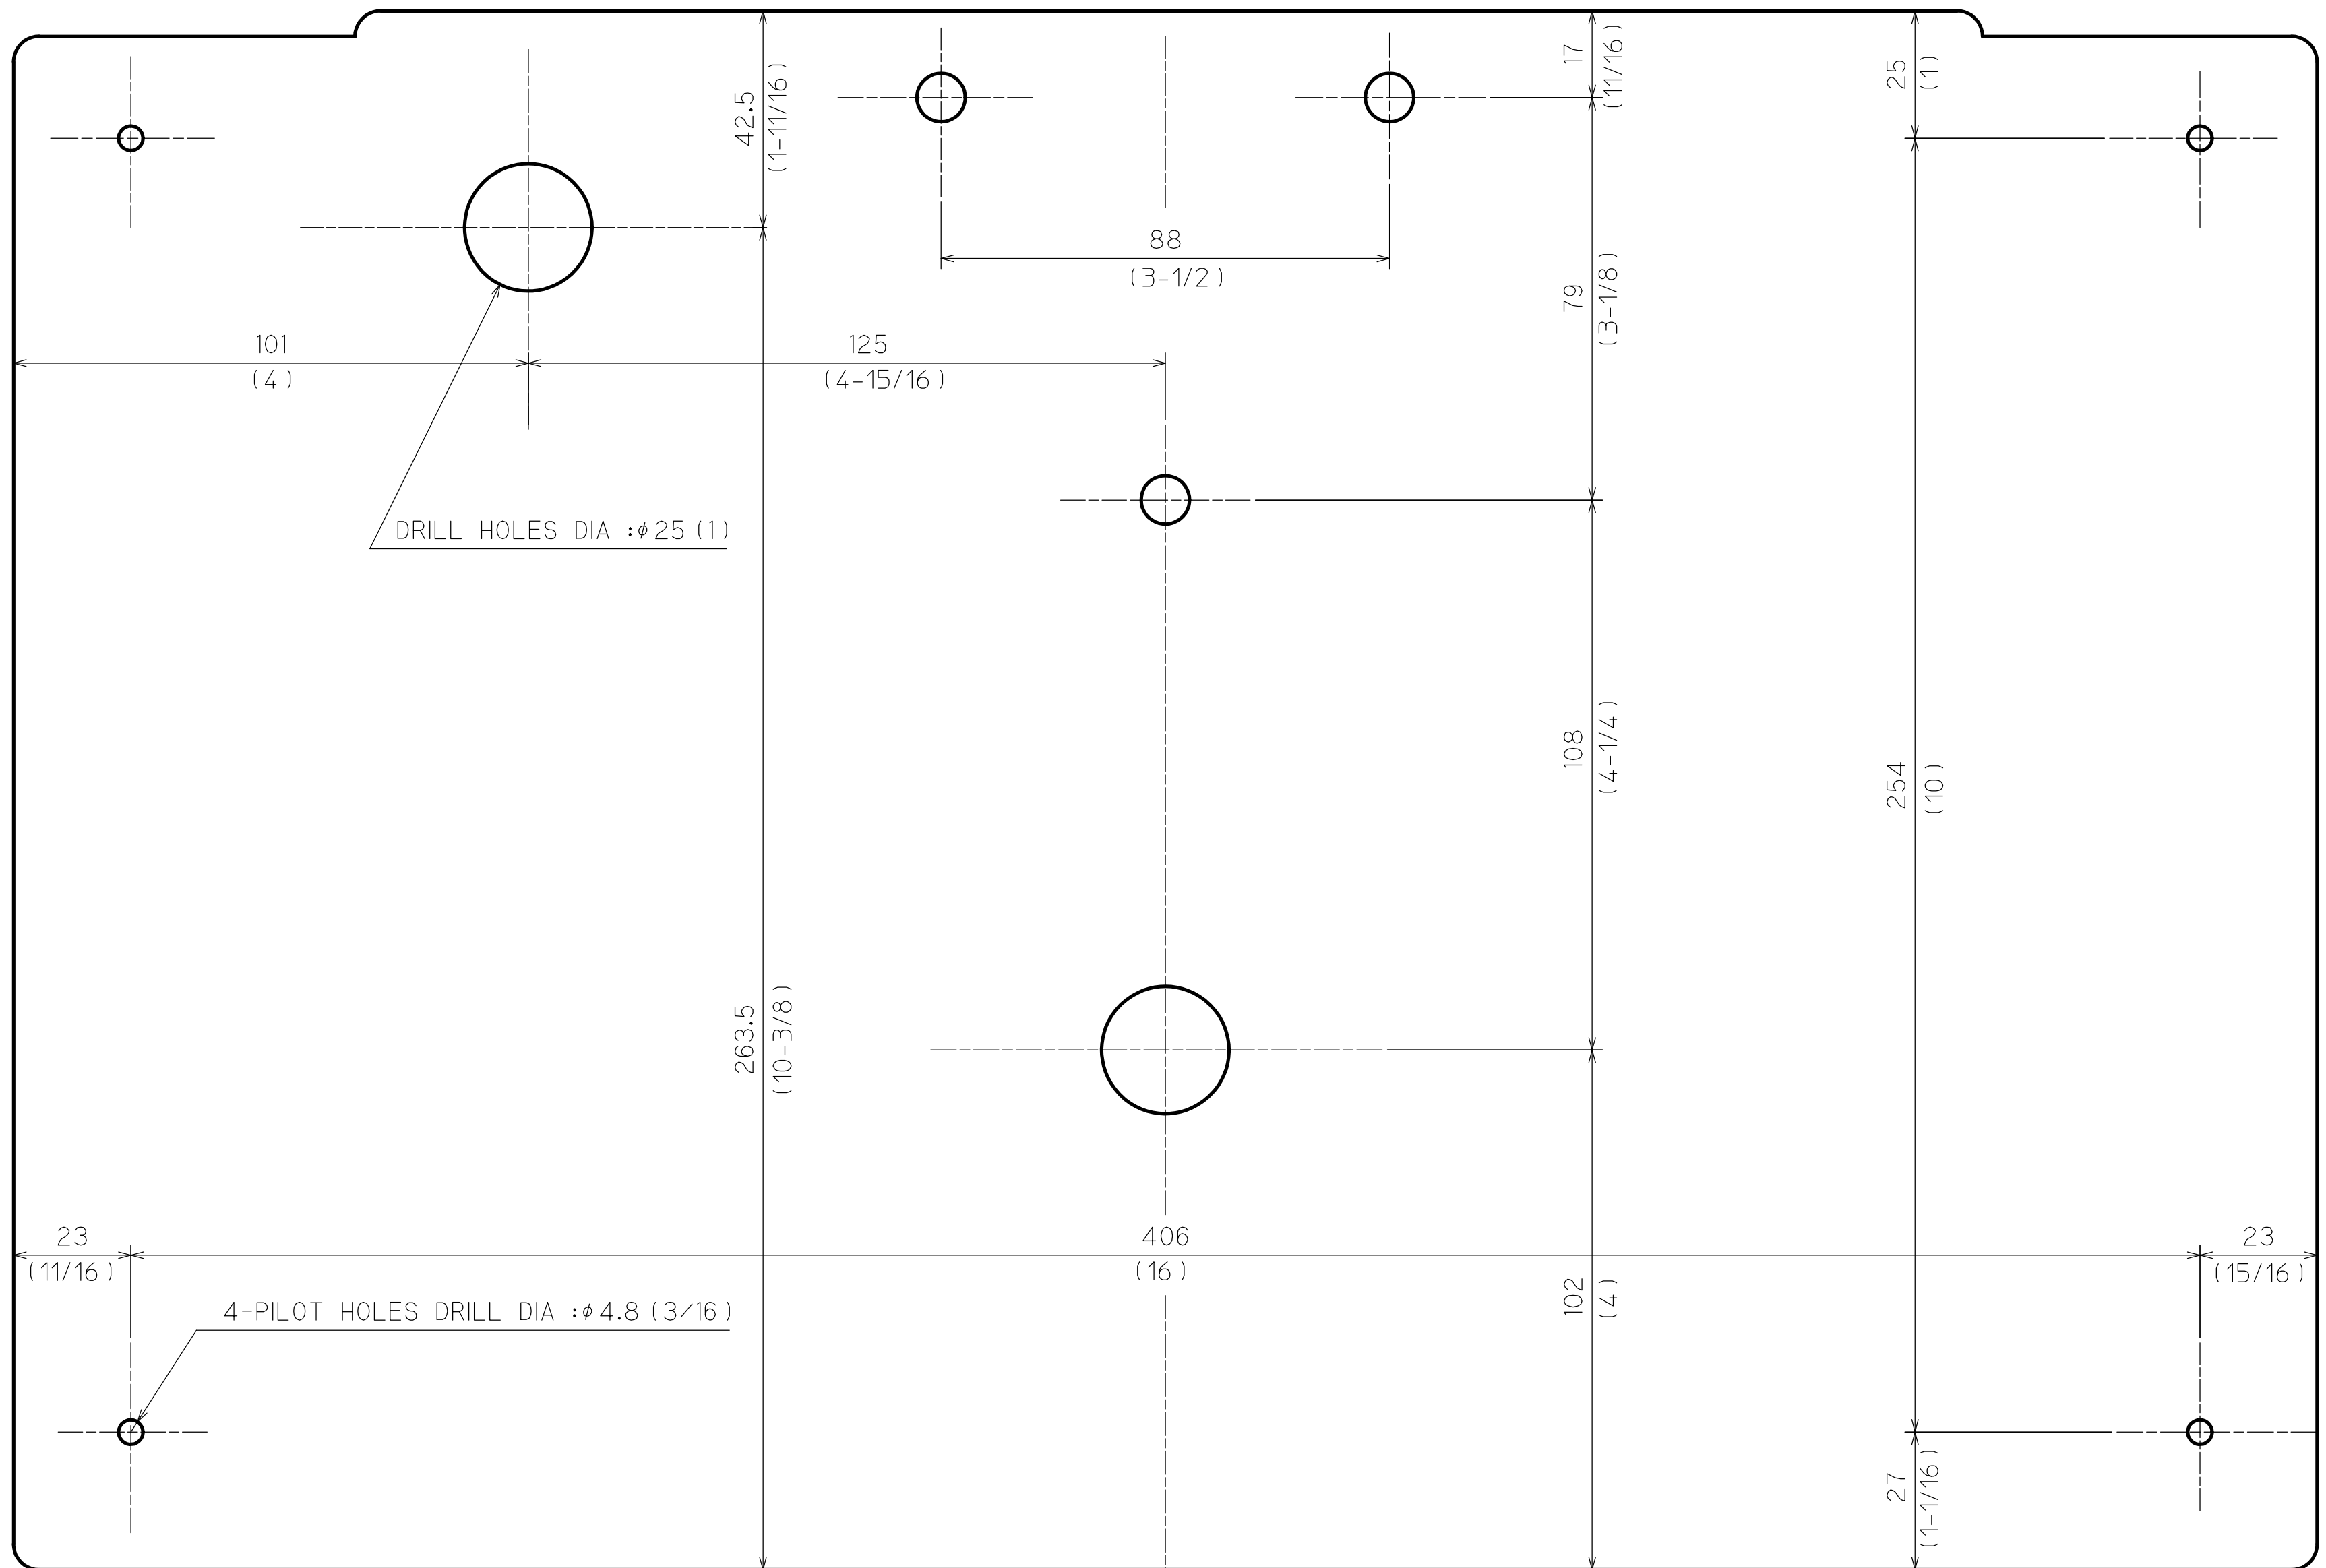

PRE-INSTALLATION INSTRUCTIONS
MOUNTING TEMPLATE FOR WALL PLATE

Level Top and Side Prior Securing to Wall

mm
(inches)

MODEL 303

876(34-1/2) FROM FLOOR

Belmont reserves the right to modify the specifications