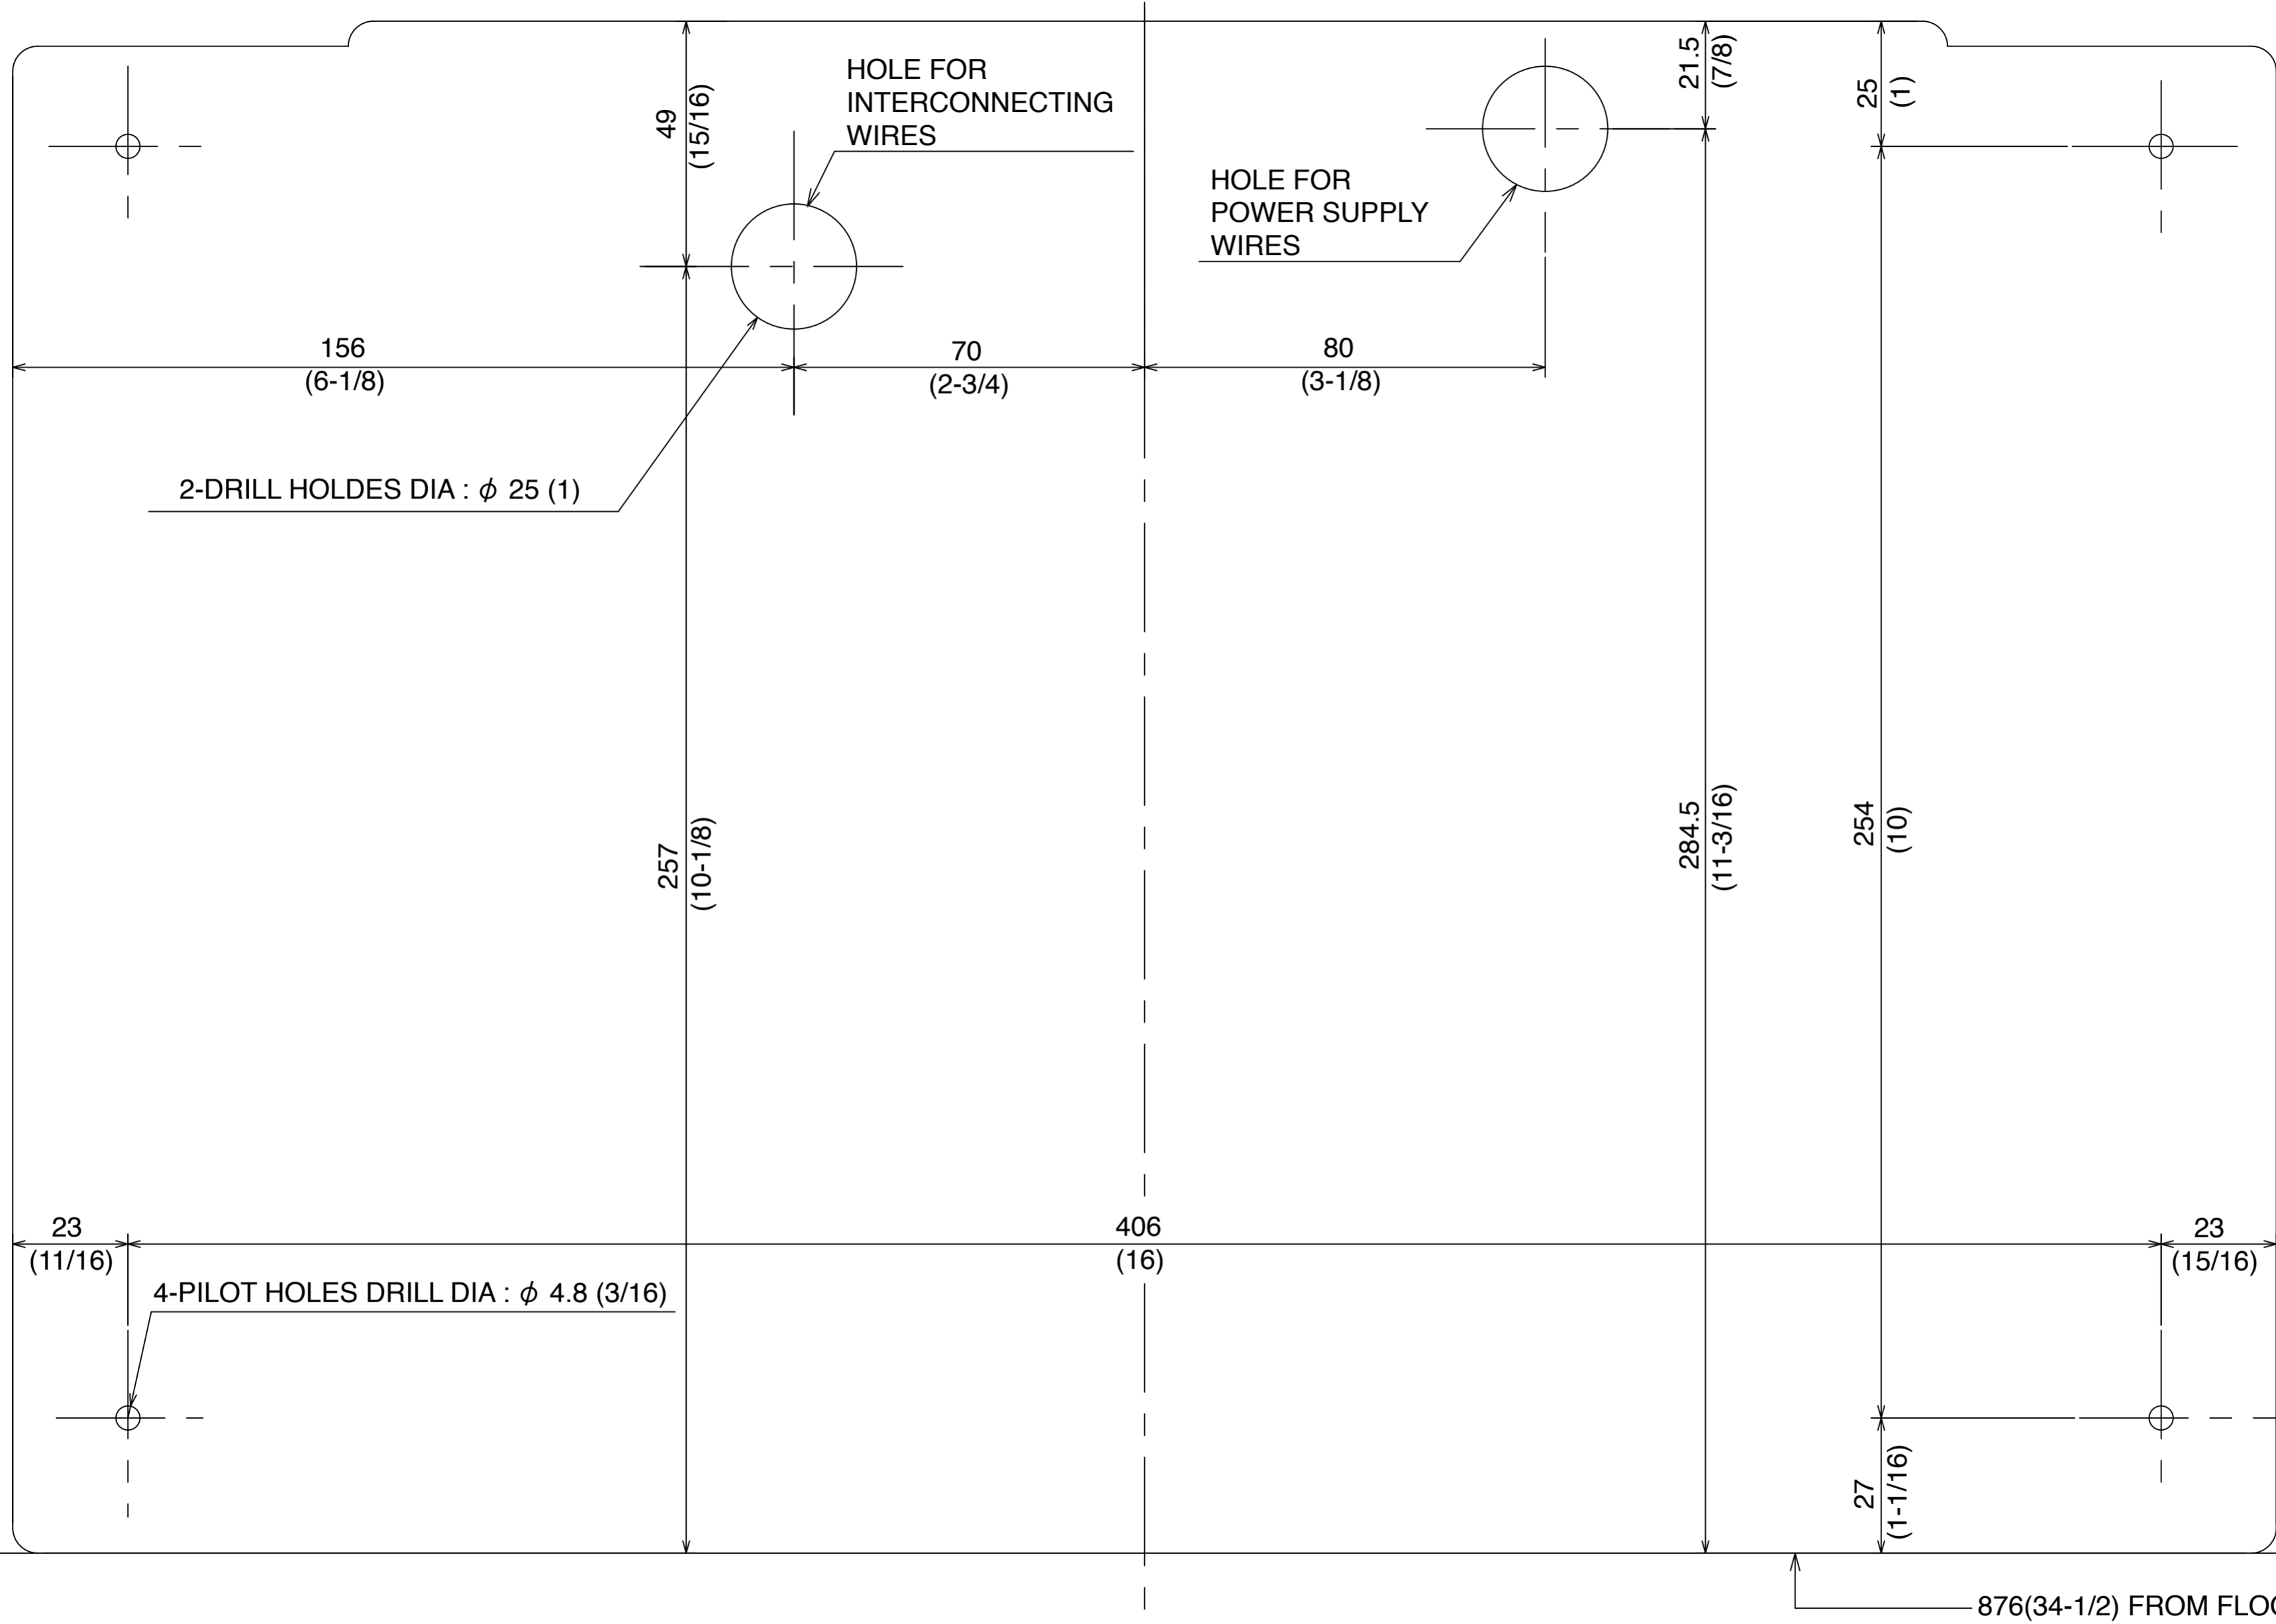

PRE-INSTALLATION INSTRUCTIONS  
MOUNTING TEMPLATE FOR WALL PLATE

Level Top and Side Prior Securing to Wall

mm  
(inches)

Belmont reserves the right to modify the specifications

MODEL : BELRAYII 097

CODE : 1A04LZA0

PRINTED IN JAPAN 1111