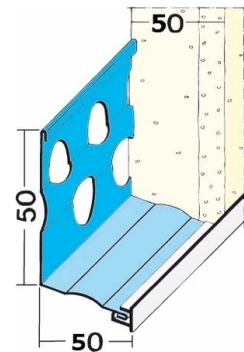

PRODUCT DATA SHEET

Version: 14.07.2015 | 10:27 h

ITEM NO. 1265

Description	base profil insulating plaster
Specification	"Wall base profile for thermal insulation plaster with PVC sleeve "
Product Group	Plasterprofiles Thermal insulation rendering
Product Category	Base rails profiles
Plaster Thickness	50 mm
Material	galvanised steel
Norm	EN 13658-2
Colour	white
Reaction to Fire	E
Length	300 cm
Package	15 piece