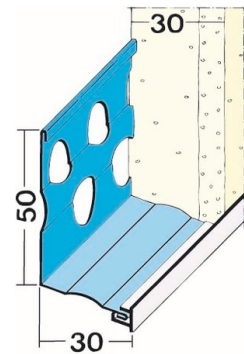

PRODUCT DATA SHEET

Version: 20.07.2015 | 12:59 h

ITEM NO. 1263

Description	base profil insulating plaster
Specification	Wall base profile for thermal insulation plaster with PVC sleeve
Product Group	Plasterprofiles Thermal insulation rendering
Product Category	Base rails profiles
Plaster Thickness	30 mm
Material	galvanised steel
Norm	EN 13658-2
Colour	white
Reaction to Fire	E
Length	300 cm
Package	15 piece