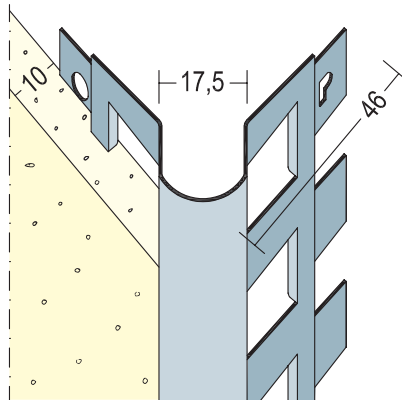

Product data sheet

Status: 23.09.2020 | 13:34

Item no. 9571

Designation	Corner bead for interior plaster and exterior render 10 mm, rounded edge
Description	Corner profile for interior plaster with a highly rounded profile head. Radius = 12.5 mm / D = 17.5 mm. Specially developed for schools and kindergartens. Satisfies the guidelines and requirements specified by the statutory accident prevention regulations. Use profiles in accordance with data sheet Planning and Application of Metallic Plaster Profiles.
Line of Business	Plaster
Productclass	Interior plaster
Productgroup	Corner beads
Plaster thickness	10,0 mm
Material	Aluminium, with basic coating
Standard EN	EN 13658-1
Product length	260,0 cm
Rounding off radius	12,5 mm
Productcolor	■ weiß (10)
Reaction to fire (R2F)	E
Packaging Unit	15 BAR / 30 CAR
	Apply the profiles in line with the following data sheets: *Data sheet Planning and Application of Metallic Plaster Profiles; published by: The European Association of Bead and Lath Producers, www.europrofiles.com *Data sheet Plaster and Dry Construction in Damp Environments; published by: Zentralverband des Deutschen Baugewerbes, www.zdb.de *Data sheet Winter Construction Sites; published by: Bundesverband der Gipsindustrie e.V., www.gips.de .