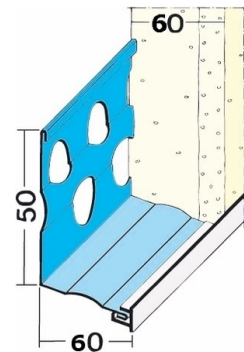

PRODUCT DATA SHEET

Version: 14.07.2015 | 10:27 h

ITEM NO. 1266

Description	base profil insulating plaster
Specification	"Wall base profile for thermal insulation plaster with PVC sleeve "
Product Group	Plasterprofiles Thermal insulation rendering
Product Category	Base rails profiles
Plaster Thickness	60 mm
Material	galvanised steel
Norm	EN 13658-2
Colour	white
Reaction to Fire	E
Length	300 cm
Package	15 piece