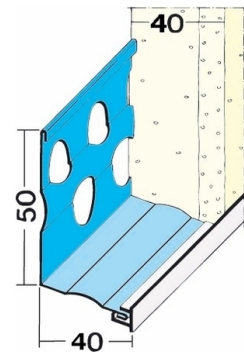

# PRODUCT DATA SHEET

Version: 14.07.2015 | 10:26 h

ITEM NO. 1264

<b>Description</b>	base profil insulating plaster
<b>Specification</b>	"Wall base profile for thermal insulation plaster with PVC sleeve "
<b>Product Group</b>	Plasterprofiles   Thermal insulation rendering
<b>Product Category</b>	Base rails profiles
<b>Plaster Thickness</b>	40 mm
<b>Material</b>	galvanised steel
<b>Norm</b>	EN 13658-2
<b>Colour</b>	white
<b>Reaction to Fire</b>	E
<b>Length</b>	300 cm
<b>Package</b>	15 piece