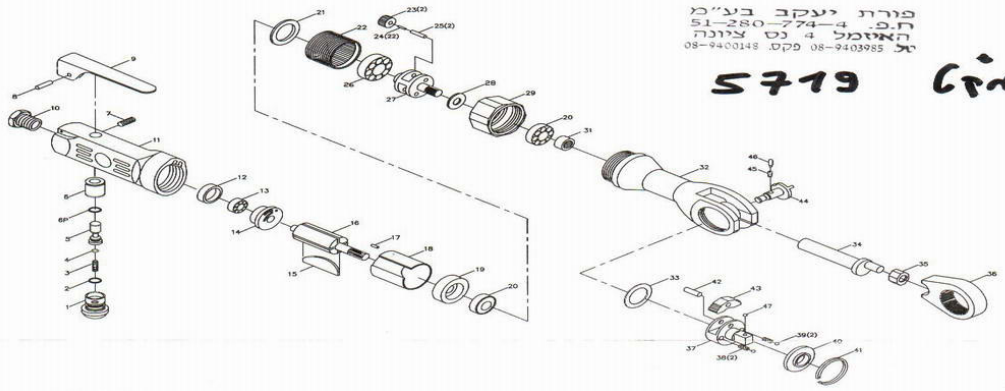

# 3/8" \ 1/2" AIR RATCHET WRENCH

2063 / 2064

Index No.	Part No.	Description	No. Req'd	Index No.	Part No.	Description	No. Req'd
1	206301	Regulator	1	27	206327-1GR0	Planet Cage	1
2	O-0950-250	O-Ring	1	28	116326-1EA0	Washer	1
3	103410-1AA0	Valve Spring	1	29	106324	Clamp Nut	1
4	O-0450-200	O-Ring	1	30	0608-ZZ0A	Ball Bearing	1
5	206305-1JB0	Valve Stem	1	31	1212-1JK0	Needle Bearing	1
6	206306-1GR0	Valve Bushing	1	32	206332	Ratchet Housing	1
6B	O-1100-120	O-Ring	1	33	106330-1JB0	Washer	1
7	206307-1JB0	Screw	1	34	206334-1GR0	Crank Shaft	1
8	P-0030-240	Lever Pin	1	35	106339-1TF0	Drive Bushing	1
9	103127	Lever	1	36	106340-1JB0	Yoke	1
10	104018	Inlet Bushing	1	37A	136333-1JB0	3/8" Anvil	1
11	206311	Motor Housing	1	37B	136333-2JB0	3/8" Anvil (Twin Pawl)	1
12	106311-1AA0	Bearing Cap	1	37C	136433-1JB0	1/2" Anvil	1
13	0626-ZZ0A	Ball Bearing	1	37D	136433-2JB0	1/2" Anvil (Twin Pawl)	1
14	107716-1LL0	Rear End Plate	1	38	106342-1AA0	Spring	2
15	106316-1GR0	Rotor Blade	4	39	106343-1AA0	Steel Ball	2
16	206316-1GV0	Rotor	1	40A	106335-2JB0	3/8" Thrust Washer	1
17	P-0020-060	Pin	1	40B	106435-3TF0	1/2" Thrust Washer	1
18	106317	Cylinder	1	41	R-K315	Retaining Ring	1
19	106318-1LL0	Front End Plate	1	42	106331-1AA0	Dowel Pin	1(2)
20	0608-ZZ0A	Ball Bearing	2	43	106332-2TF0	Pawl	1(2)
21	106320-1TF0	Washer	1	44A	136339-1JB0	Reverse Button	1
22	116322-1TF0	Internal Gear	1	44B	136339-2JB0	Reverse Button (Twin Pawl)	1
23	206323-1TF0	Gear	2	45	136340-1AA0	Spring	1(2)
24	206324-1AA0	Needle Roller	22	46	136341-1TF0	Lock Pin	1(2)
25	116325-1AA0	Planet Pin	1	47	136345-AA0	Steel Ball	1
26	6001-000A	Ball Bearing	1	48	106345	Cover	1