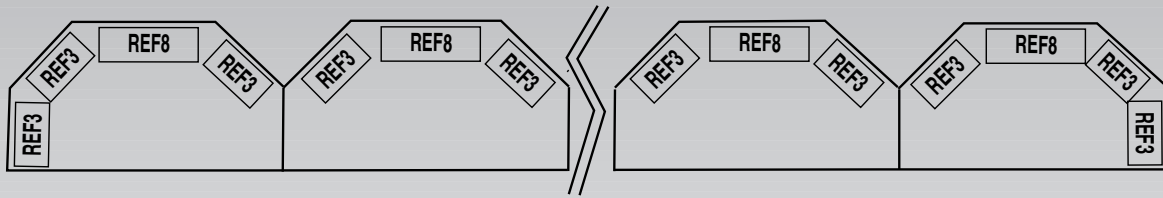

Options

- Individual Single Section Pod Available as a Mini Bar/Beacon (XP 9501)
- LED Load Light (Equivalent to 50W Halogen)
- 35w or 55w Scene and Alley Lights
- Low profile (OLP) Optix can be dual stacked in all positions.
- Single pod unit with bottom mount (used in pairs) suitable for Upper Zone C. (XP 9501)
- Opticom™ 795H LED Emitter

Specifications

- Each pod is 12.5" L x 3.38" H x 7" D
- 12.5", 25", 38", 50", 63", 75" and 88" Lengths
- 12 Volt
- Meets all SAE, NFPA, K-Spec and California Title 13 guidelines when properly configured.
- 5-Year Warranty on LEDs

Build-Your-Own Models

9501	12"	9550	50"
9512	12"	9563	63"
9525	25"	9575	75"
9538	38"	9588	88"

XP9501

FLUSH-MOUNT LIGHTBAR KEY			
REF3	3 LED PRIZM™ MODULE	OLP3	OPTIX 3-UP LOW PROFILE MODULE
REF8	8 LED PRIZM MODULE	OLP6	OPTIX 6-UP LOW PROFILE MODULE
REF12	12 LED PRIZM MODULE	OPX3	OPTIX 3-UP MODULE
		OPX6	OPTIX 6-UP MODULE
		35	35W STATIONARY/SCENE
		LEDLL	LED LOAD LIGHT
		A	35W MR-11 ALLEY LIGHT
			D.O.T. LIGHT