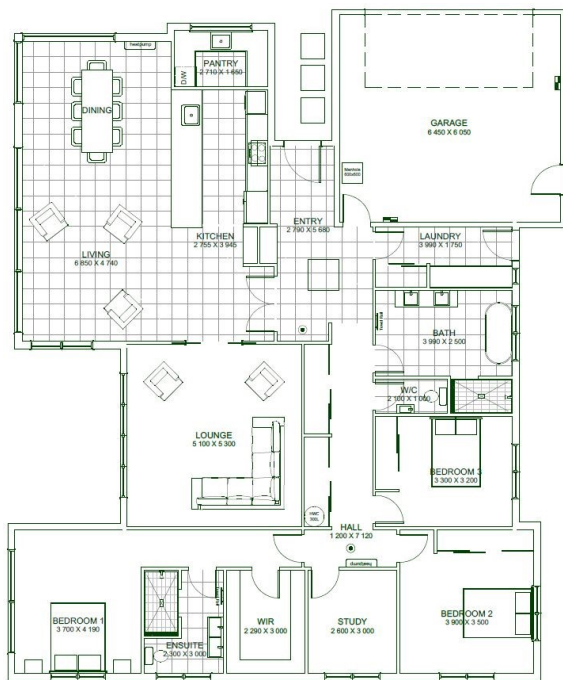

 3+1
  2
  2

Asking Price \$1,002,240

Floor Area 279m²

Land Area 1045m²

A stunning house and land package located in the alluring Barton Fields subdivision in Lincoln, this beautiful home offers the best in location, design and finish.

Offering a gourmet kitchen, three bedrooms (master with ensuite and over-sized walk-in-robe) plus study and dual living spaces, you will love every minute of life in this beautiful Masterbuild home.

Our interior design team will be available to assist you with your highly specified kitchen design and interior and exterior colour palettes.