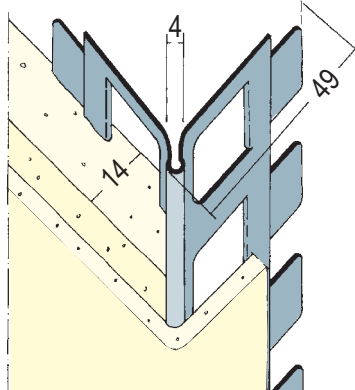

# Product data sheet

Status: 23.09.2020 | 13:49

Item no. 9134

<b>Designation</b>	Corner bead for interior plaster and exterior render 14 mm, rounded edge
<b>Description</b>	Aluminium corner profile with white base coating for interior and exterior plasters of 14 mm and thicker. Aluminium corner profiles with base coating can be installed in private household bathrooms, including underneath tiles. Stainless steel profiles must be installed in commercial kitchens, other damp areas, swimming pools or halls, and when using restoration plaster.
<b>Line of Business</b>	Plaster
<b>Productclass</b>	Exterior render
<b>Productgroup</b>	Corner beads
<b>Plaster thickness</b>	14,0 mm
<b>Material</b>	Aluminium, with basic coating
<b>Standard EN</b>	EN 13658-2
<b>Product length</b>	300,0 cm
<b>Productcolor</b>	■ weiß (10)
<b>Reaction to fire (R2F)</b>	E
<b>Packaging Unit</b>	15 BAR / 42 BUN
	Apply the profiles in line with the following data sheets: *Data sheet Planning and Application of Metallic Plaster Profiles; published by: The European Association of Bead and Lath Producers, <a href="http://www.europrofiles.com">www.europrofiles.com</a> *Data sheet Plaster and Dry Construction in Damp Environments; published by: Zentralverband des Deutschen Baugewerbes, <a href="http://www.zdb.de">www.zdb.de</a> *Data sheet Winter Construction Sites; published by: Bundesverband der Gipsindustrie e.V., <a href="http://www.gips.de">www.gips.de</a> .