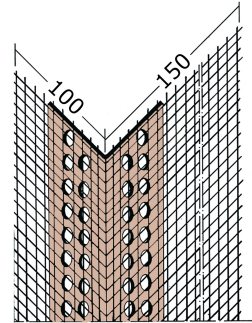

PRODUCT DATA SHEET

Version: 18.08.2017 | 13:11 h

ITEM NO. 3797

Product Group	Plasterprofiles Thermal insulation systems
Product Category	Corner beads
Material	rigid PVC with glass fibre mesh
Package	100
Length in cm	250 cm