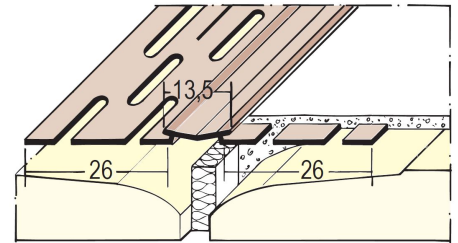

PRODUCT DATA SHEET

Version: 02.03.2018 | 08:24 h

ITEM NO. 37509

Description	Movement joint profile for Magic Corner
Specification	<p>White PVC movement joint profile with soft PVC centre, for producing movement joints in walls or ceilings according to the requirements of DIN 18181.</p> <p>Suitable for installation over wide areas and in inside corners. Apply filler to the entire surface on both sides of the profile up to the soft PVC centre. Use galvanised clips to provide additional fastening comply with soundproofing and fire protection requirements.</p> <p>Movement absorption: Pull/push +1/-1 mm.</p> <p>IMPORTANT! Central piece can only sustain limited coatings. The approval of the coating producer is necessary.</p>
Product Group	Plasterprofiles Accessory profiles for drylining purposes
Product Category	Expansion / Movement joint profiles
Material	rigid PVC with soft PVC
Colour	white
Package	1 piece
Length in cm	2500 cm