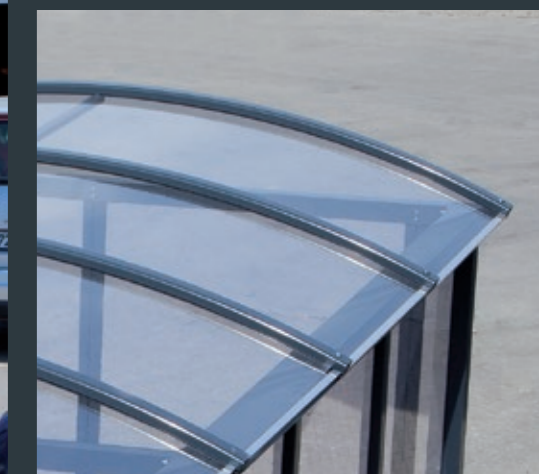

POLE POSITION

POLE POSITION

Top model 2017

The highlight presented at the EuroShop 2014 became the top model of the AlKuTec range 2017. TRIGON gives a new appearance to your parking place. New geometry - new possibilities - great appearance - pure architecture.

S
O
L
U
T
I
O
N

Interesting combination - distinctive appearance
The segmented arch roof confers elegance to the MIGROS design. The harmonious construction integrates into any concept and environment without compromises.

Top class roof
The model SINUS did not lose any of its fascination.
The sophisticated construction permits almost unlimited combinations.
Transparent roof and wall panels create a look of high quality.

S
D
N
T
S

ROUNDED

A well-rounded success
Fans of round shapes value this look.
Available with highly transparent wall
elements for a light-weight appearance.

DoggyBox

New 2017

Customers will appreciate the weather-proofed, well aerated and safe Doggy-Box for their dog, if they don't want to tie their pet outside the shop. Even in summer the dog is protected from heat better than in overheated cars.