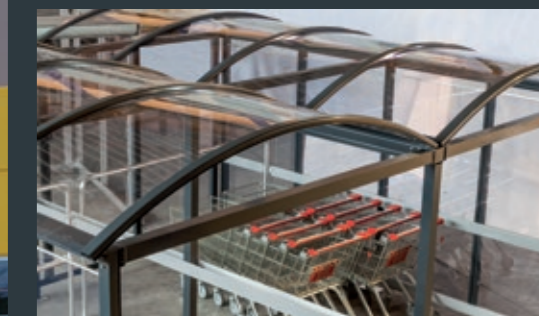

POLE POSITION

POLE POSITION

Top model 2017

The highlight presented at the EuroShop 2014 became the top model of the AlKuTec range 2017. TRIGON gives a new appearance to your parking place. New geometry - new possibilities - great appearance - pure architecture.

S
O
L
U
T
I
O
N

Interesting combination - distinctive appearance
The segmented arch roof confers elegance to the MIGROS design. The harmonious construction integrates into any concept and environment without compromises.

Top class roof
The model SINUS did not lose any of its fascination.
The sophisticated construction permits almost unlimited combinations.
Transparent roof and wall panels create a look of high quality.

S
D
N
T
S

ROUNDED

A well-rounded success
Fans of round shapes value this look.
Available with highly transparent wall
elements for a light-weight appearance.

DoggyBox

New 2017

Customers will appreciate the weather-proofed, well aerated and safe Doggy-Box for their dog, if they don't want to tie their pet outside the shop. Even in summer the dog is protected from heat better than in overheated cars.