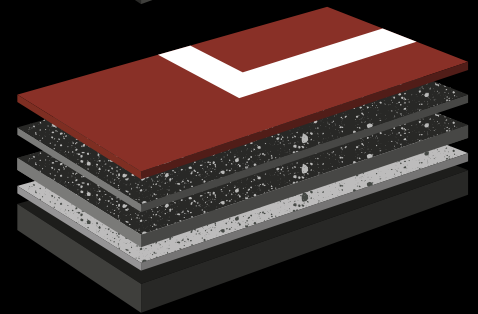

Giving players a surface worth playing on, shows you value the contribution they make to your community, club, school or sporting organisation.

Hardcore premium performance surfaces are engineered to not only look great and function correctly, but to also equalise the playing field and provide a Multi-sport mid-range application designed to entertain a number of sports with multiple line markings ensuring the best practical use of limited outdoor areas

PLAY WITH ATTITUDE

CUSHION

Hardcore 3 Cushion

An economic (3 layer) cushion option designed for clubs and individual players who require a cost effective – mid range synthetic rubber playing compound applied beneath the textured tennis or netball surface assisting with player comfort and reducing long term injury through high impact sports played on hard surfaces

Hardcore 5 Cushion

The Hardcore 5 system is a full cushion (5 layer) application recognized globally as the minimum depth required for International tennis tournaments. This surface is completed with either our tennis or netball finish is designed specifically for a face paced or non-slip game