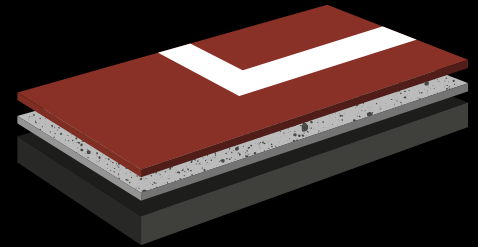

Giving players a surface worth playing on, shows you value the contribution they make to your community, club, school or sporting organisation.

Hardcore premium performance surfaces are engineered to not only look great and function correctly, but to also equalise the playing field and provide a Multi-sport mid-range application designed to entertain a number of sports with multiple line markings ensuring the best practical use of limited outdoor areas

By providing your sports teams with the highest performance court surface available you will encourage more player involvement and help maintain the ongoing development of any game they wish to peruse.

PLAY WITH ATTITUDE

CUSHION

Hardcore 3 Cushion

An economic (3 layer) cushion option designed for clubs and individual players who require a cost effective – mid range synthetic rubber playing compound applied beneath the textured tennis or netball surface assisting with player comfort and reducing long term injury through high impact sports played on hard surfaces

Hardcore 5 Cushion

The Hardcore 5 system is a full cushion (5 layer) application recognized globally as the minimum depth required for International tennis tournaments. This surface is completed with either our tennis or netball finish is designed specifically for a face paced or non-slip game