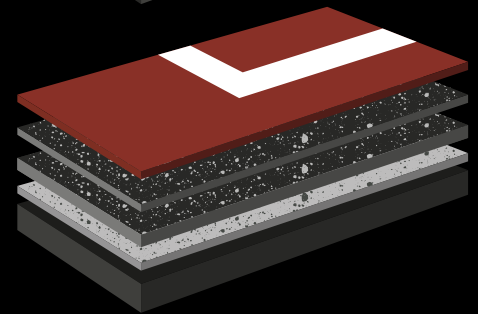

### Hardcore 3 Cushion

An economic (3 layer) cushion option designed for clubs and individual players who require a cost effective – mid range synthetic rubber playing compound applied beneath the textured tennis or netball surface assisting with player comfort and reducing long term injury through high impact sports played on hard surfaces

### Hardcore 5 Cushion

The Hardcore 5 system is a full cushion (5 layer) application recognized globally as the minimum depth required for International tennis tournaments. This surface is completed with either our tennis or netball finish is designed specifically for a face paced or non-slip game