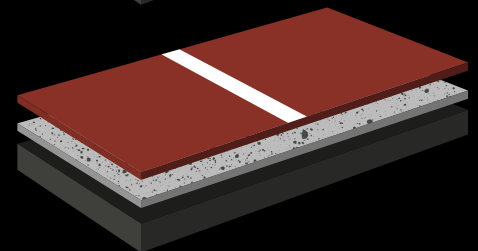

Green

Hardcore 7 Cushion

The Hardcore 7 system is our premium cushion (7 layer) application designed for maximum comfort adding to increased longevity for competition players serious about their sport of choice. Combined with the finish of your choice this court will add years to your playing life and will be seen as a valuable asset to any recreational area