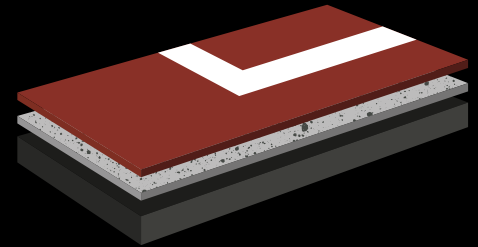

## NETBALL

Netball is an action packed and fast paced game which requires a court surface which can handle whatever the players throw at it.

Hardcore performance sport surfaces give netball players a court specifically designed to meet the demands of speedy footwork and fast changing weather conditions. Giving back and pushing as hard as you do.

Give your netball courts the attention they deserve and your players the safest surface to compete upon. HardCore surfaces suit all levels of netball players, from beginners to pros. So why wouldn't you want to give them the best opportunity right from the word go?

### Hardcore 5 Cushion

The Hardcore 5 system is a full cushion (5 layer) application recognized globally as the minimum depth required for International tennis tournaments. This surface is completed with either our tennis or netball finish is designed specifically for a face paced or non-slip game