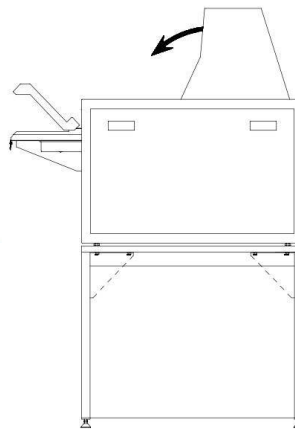

Capix Second User Equipment - June 2019

NDT

- **Colenta INDX 37/2MW – Version 1**
 - Up to 35cm wide film, min 10cm length
 - Dry to dry time 2.7 to 13.6 minutes
 - Freestanding in room or through wall installation
 - Inclusive of replenisher tanks
 - Fully refurbished and supplied with 6 month warranty
 - Call for more details and pricing

VERSION I Media Exit on Top Cover Lid

- **Colenta INDX 43/5MW (“as NEW” – used for one customer demo only)**
 - Up to 43cm wide film, min 10cm length
 - Dry to dry time 128 seconds
 - Inclusive of optional integrated chiller for precise temperature control
 - Freestanding in room or through wall installation
 - Inclusive of replenisher tanks
 - **“As NEW” and with full manufacturers warranty**
 - Call for more details and pricing

- **2 x Colenta INDX 43/5MW**

- Up to 43cm wide film, min 10cm length
- Dry to dry time 128 seconds
- Inclusive of optional integrated chiller for precise temperature control
- Freestanding in room or through wall installation
- Inclusive of replenisher tanks
- Fully refurbished and supplied with 6 month warranty
- Call for more details and pricing