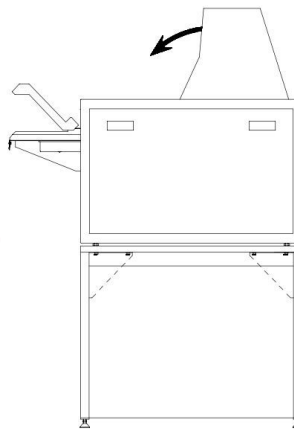

Capix Second User Equipment - February 2020

NDT

- **Colenta INDX 37/2MW – Version 1**
 - Up to 35cm wide film, min 10cm length
 - Dry to dry time 2.7 to 13.6 minutes
 - Freestanding in room or through wall installation
 - Inclusive of replenisher tanks
 - Fully refurbished and supplied with 6 month warranty
 - Call for more details and pricing

VERSION I Media Exit on Top Cover Lid

- **Colenta INDX 43/5MW (“as NEW” – used for one customer demo only)**
 - Up to 43cm wide film, min 10cm length
 - Dry to dry time 128 seconds
 - Inclusive of optional integrated chiller for precise temperature control
 - Freestanding in room or through wall installation
 - Inclusive of replenisher tanks
 - **“As NEW” and with full manufacturers warranty**
 - Call for more details and pricing

THIS ITEM NOW SOLD

- **2 x Colenta INDX 43/5MW**

- Up to 43cm wide film, min 10cm length
- Dry to dry time 128 seconds
- Inclusive of optional integrated chiller for precise temperature control
- Freestanding in room or through wall installation
- Inclusive of replenisher tanks
- Fully refurbished and supplied with 6 month warranty
- Call for more details and pricing

NOW ONLY ONE REMAINING

PHOTO

- **Colenta 20 C41-25 SST Eco**

- max. 20 cm - 8 inch wide (3 Track loading of 35mm film)
- C41 washless with 2 super stabiliser tanks
- 12.5L dev tank
- Freestanding in room or through wall installation
- Inclusive of replenisher tanks
- Fully refurbished and supplied with 6 month warranty
- Call for more details and pricing