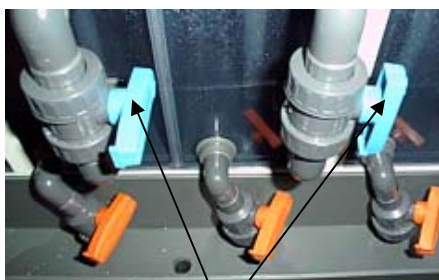

Tecnolab Replenishment Mixing and Storage Console

Pictures – C41unit. Also available for RA4, E6, R3 and others

Mixing control unit

Mixing section

Volume indication

Delivery section

Drip tray

Isolation Taps