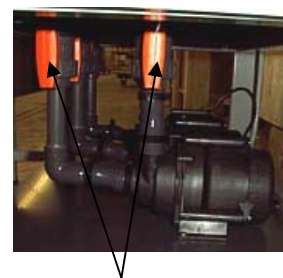

Tecnolab Replenishment Mixing and Storage Console

Pictures – C41unit. Also available for RA4, E6, R3 and others

Mixing control unit

Mixing section

Volume indication

Delivery section

Drip tray

Isolation Taps