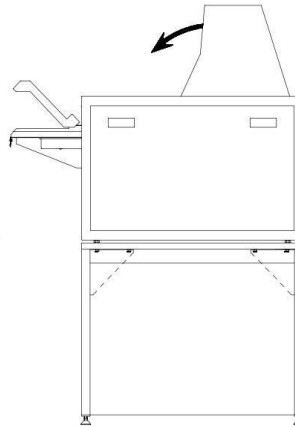

Capix Second User Equipment - May 2019

NDT

- **Colenta INDX 37/2MW – Version 1**
 - Up to 35cm wide film, min 10cm length
 - Dry to dry time 2.7 to 13.6 minutes
 - Freestanding in room or through wall installation
 - Inclusive of replenisher tanks
 - Fully refurbished and supplied with 6 month warranty
 - Call for more details and pricing

VERSION I Media Exit on Top Cover Lid

- **Colenta INDX 43/5MW (“as NEW” – used for one customer demo only)**
 - Up to 43cm wide film, min 10cm length
 - Dry to dry time 128 seconds
 - Inclusive of optional integrated chiller for precise temperature control
 - Freestanding in room or through wall installation
 - Inclusive of replenisher tanks
 - **“As NEW” and with full manufacturers warranty**
 - Call for more details and pricing

- **2 x Colenta INDX 43/5MW**

- Up to 43cm wide film, min 10cm length
- Dry to dry time 128 seconds
- Inclusive of optional integrated chiller for precise temperature control
- Freestanding in room or through wall installation
- Inclusive of replenisher tanks
- Fully refurbished and supplied with 6 month warranty
- Call for more details and pricing

PHOTO

- **Colenta 20 C41-25 SST Eco**

- max. 20 cm - 8 inch wide (3 Track loading of 35mm film)
- C41 washless with 2 super stabiliser tanks
- 12.5L dev tank
- Freestanding in room or through wall installation
- Inclusive of replenisher tanks
- Fully refurbished and supplied with 6 month warranty
- Call for more details and pricing