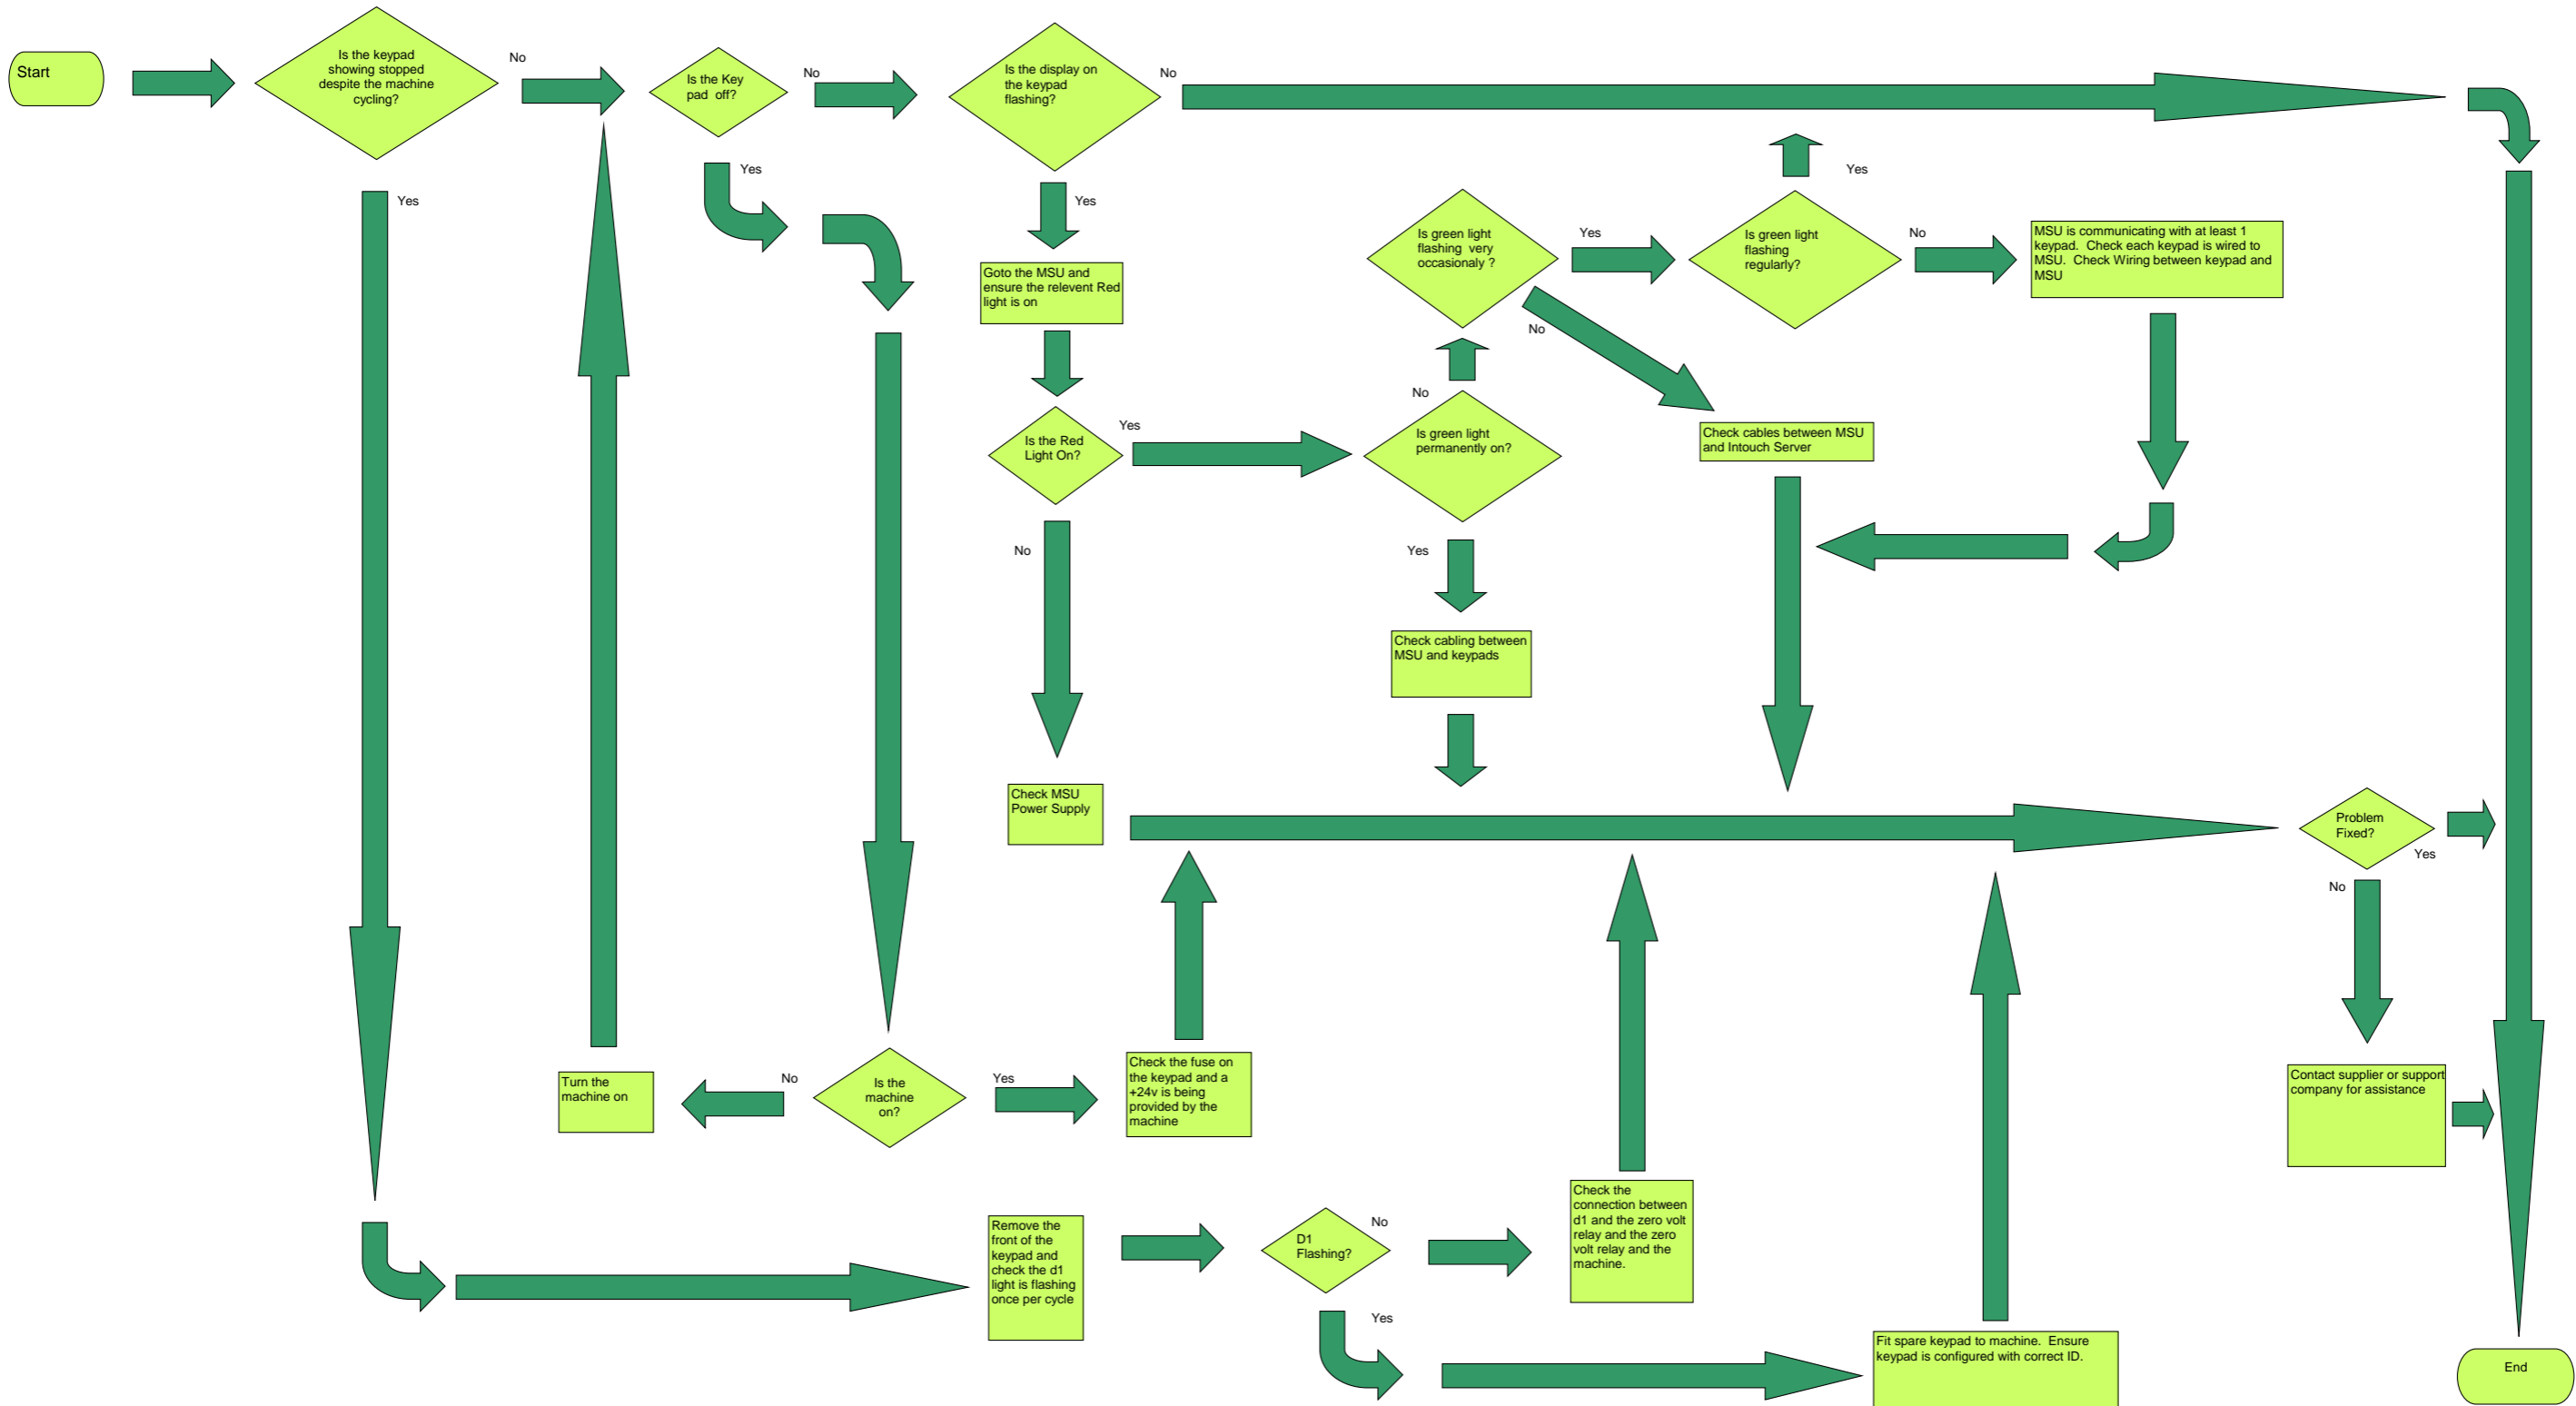

FC052 - PM Keypad Diagnosis

Objective
To help with the diagnosis and fixing of problems with the PM System keypads