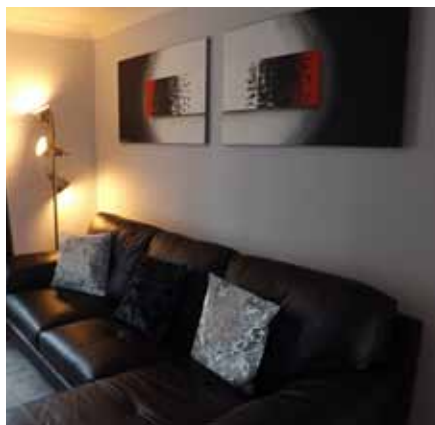

xyx xy yx yx yx yxy single caption please Carol , about this wide please xyxxxxx x yy x yxy x yxy x y yxyxyxy xyxy yx yxy xyx y